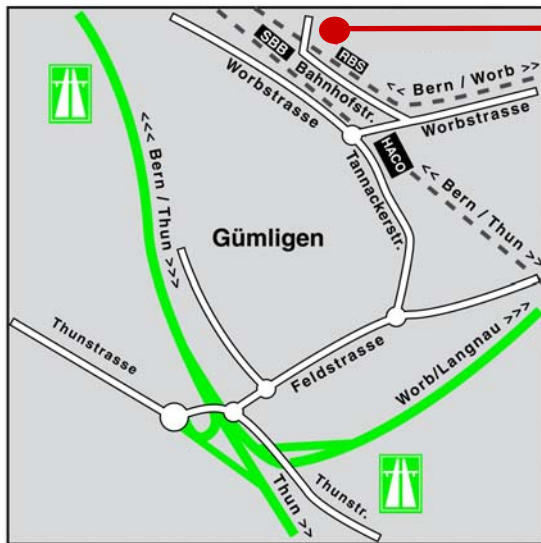

## DIRECTIONS BY PUBLIC TRANSPORT

### SBB

- Choose a train connection to Gümligen (from Berne main station approx. 11 minutes)
- When leaving the station in Gümligen (direction to Kiosk) you see the modern, greenish building "Gewerbezentrum Mattenhof" (the restaurant Brasserie Mattenhof is located on the ground floor)
- United Security Providers is situated on the 4<sup>th</sup> floor of this building

### RBS (Blue tram)

- Take the RBS tram from Berne Zytglogge (Casino square) to Gümligen (approx. 16 minutes)
- After crossing the tram tracks you stand in front of a modern, greenish building "Gewerbezentrum Mattenhof" (the restaurant Brasserie Mattenhof ist located on the ground floor)
- United Security Providers is situated on the 4<sup>th</sup> floor of this building